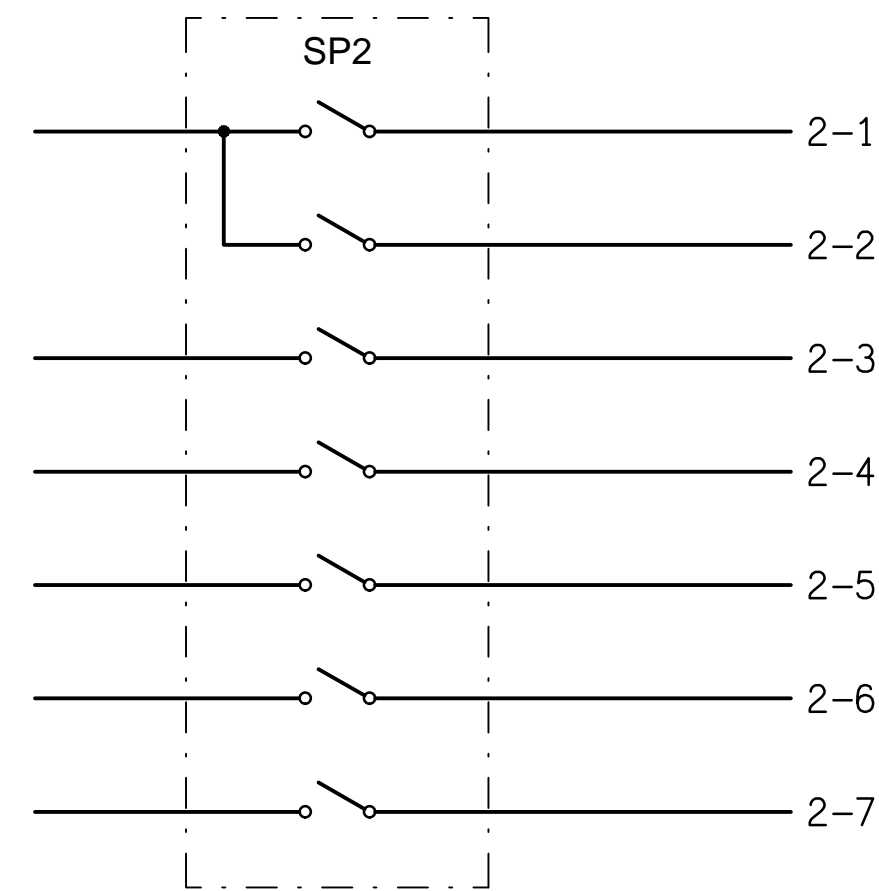

SCHEMATIC
SP1 LIGHTING CONTROL
NOT TO SCALE

SCHEMATIC
SP2 LIGHTING CONTROL
NOT TO SCALE

SCHEMATIC
SP3 LIGHTING CONTROL
NOT TO SCALE

DETAIL
SP1 SWITCHPANEL ELEVATION
NOT TO SCALE

DETAIL
SP2 SWITCHPANEL ELEVATION
NOT TO SCALE

DETAIL
SP3 SWITCHPANEL ELEVATION
NOT TO SCALE