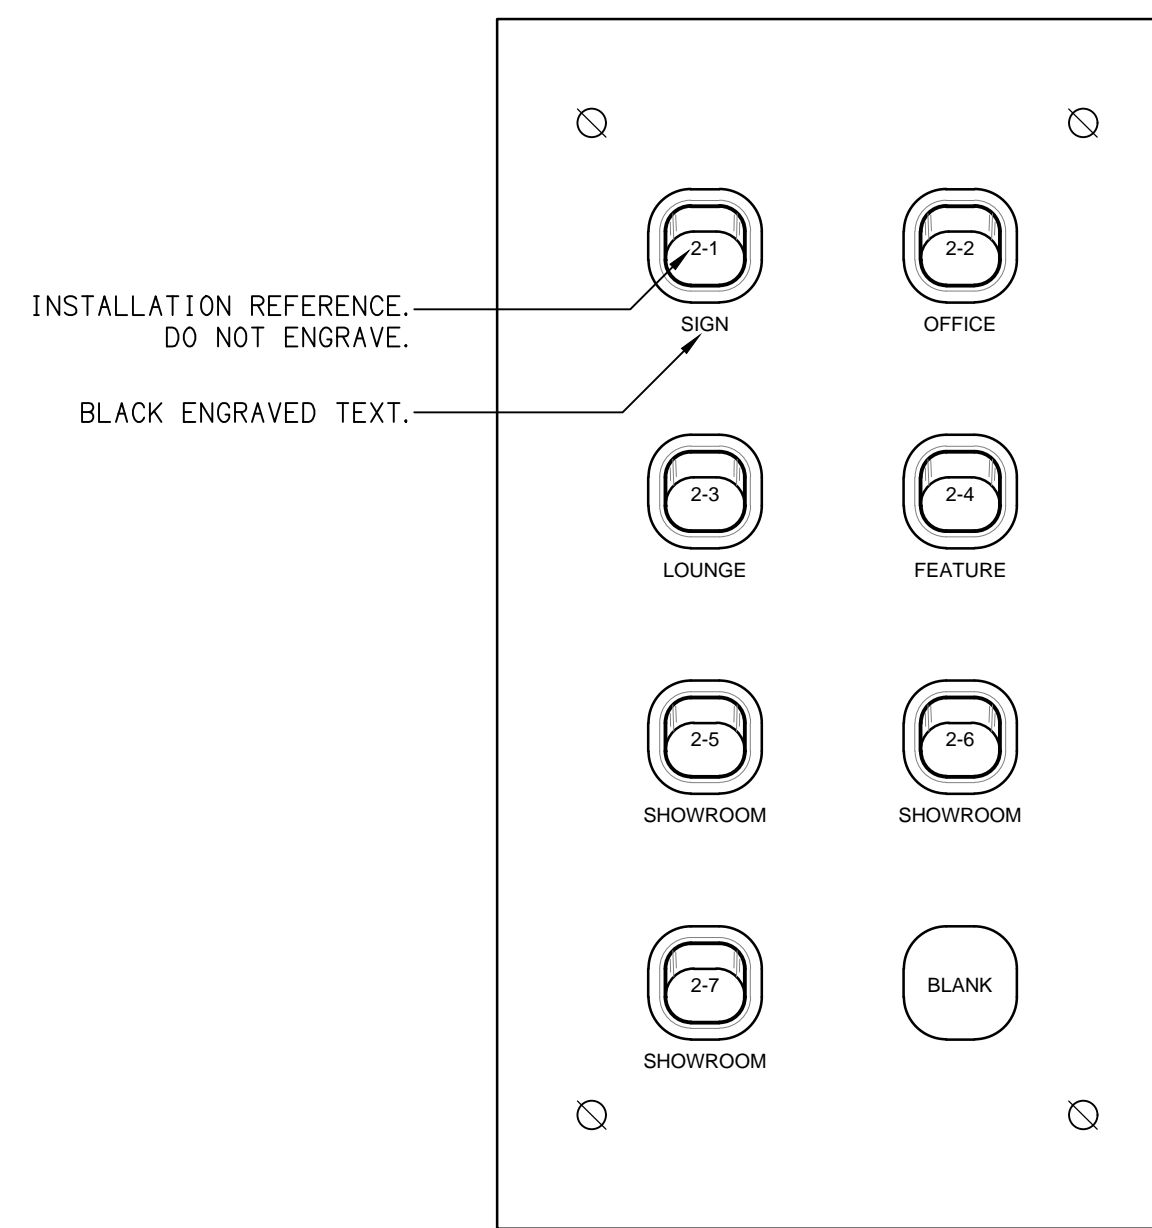

SCHEMATIC
SP1 LIGHTING CONTROL
NOT TO SCALE

SCHEMATIC
SP2 LIGHTING CONTROL
NOT TO SCALE

SCHEMATIC
SP3 LIGHTING CONTROL
NOT TO SCALE

DETAIL
SP1 SWITCHPANEL ELEVATION
NOT TO SCALE

DETAIL
SP2 SWITCHPANEL ELEVATION
NOT TO SCALE

DETAIL
SP3 SWITCHPANEL ELEVATION
NOT TO SCALE