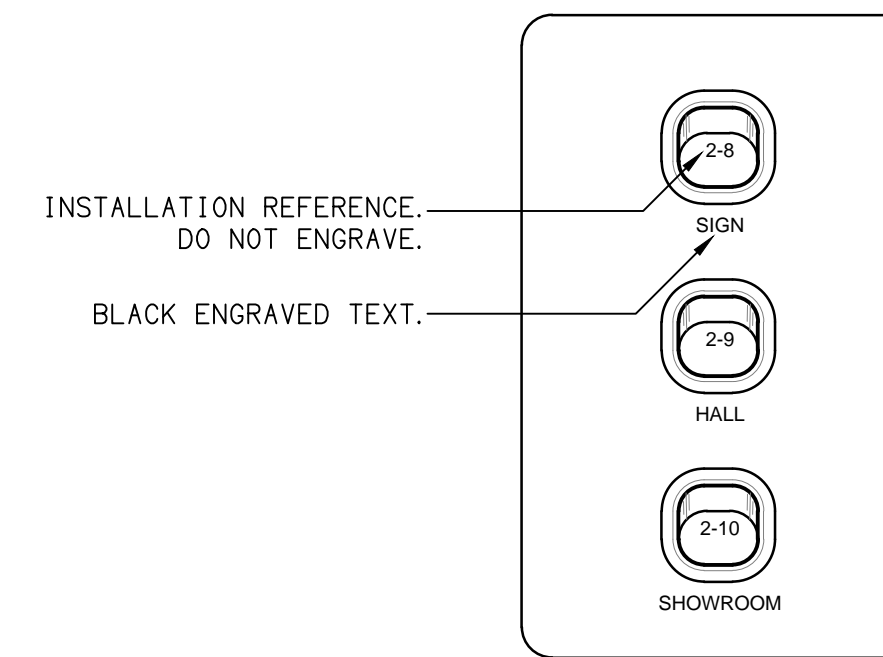

SCHEMATIC
SP1 LIGHTING CONTROL
NOT TO SCALE

SCHEMATIC
SP2 LIGHTING CONTROL
NOT TO SCALE

SCHEMATIC
SP3 LIGHTING CONTROL
NOT TO SCALE

DETAIL
SP1 SWITCHPANEL ELEVATION
NOT TO SCALE

DETAIL
SP2 SWITCHPANEL ELEVATION
NOT TO SCALE

DETAIL
SP3 SWITCHPANEL ELEVATION
NOT TO SCALE